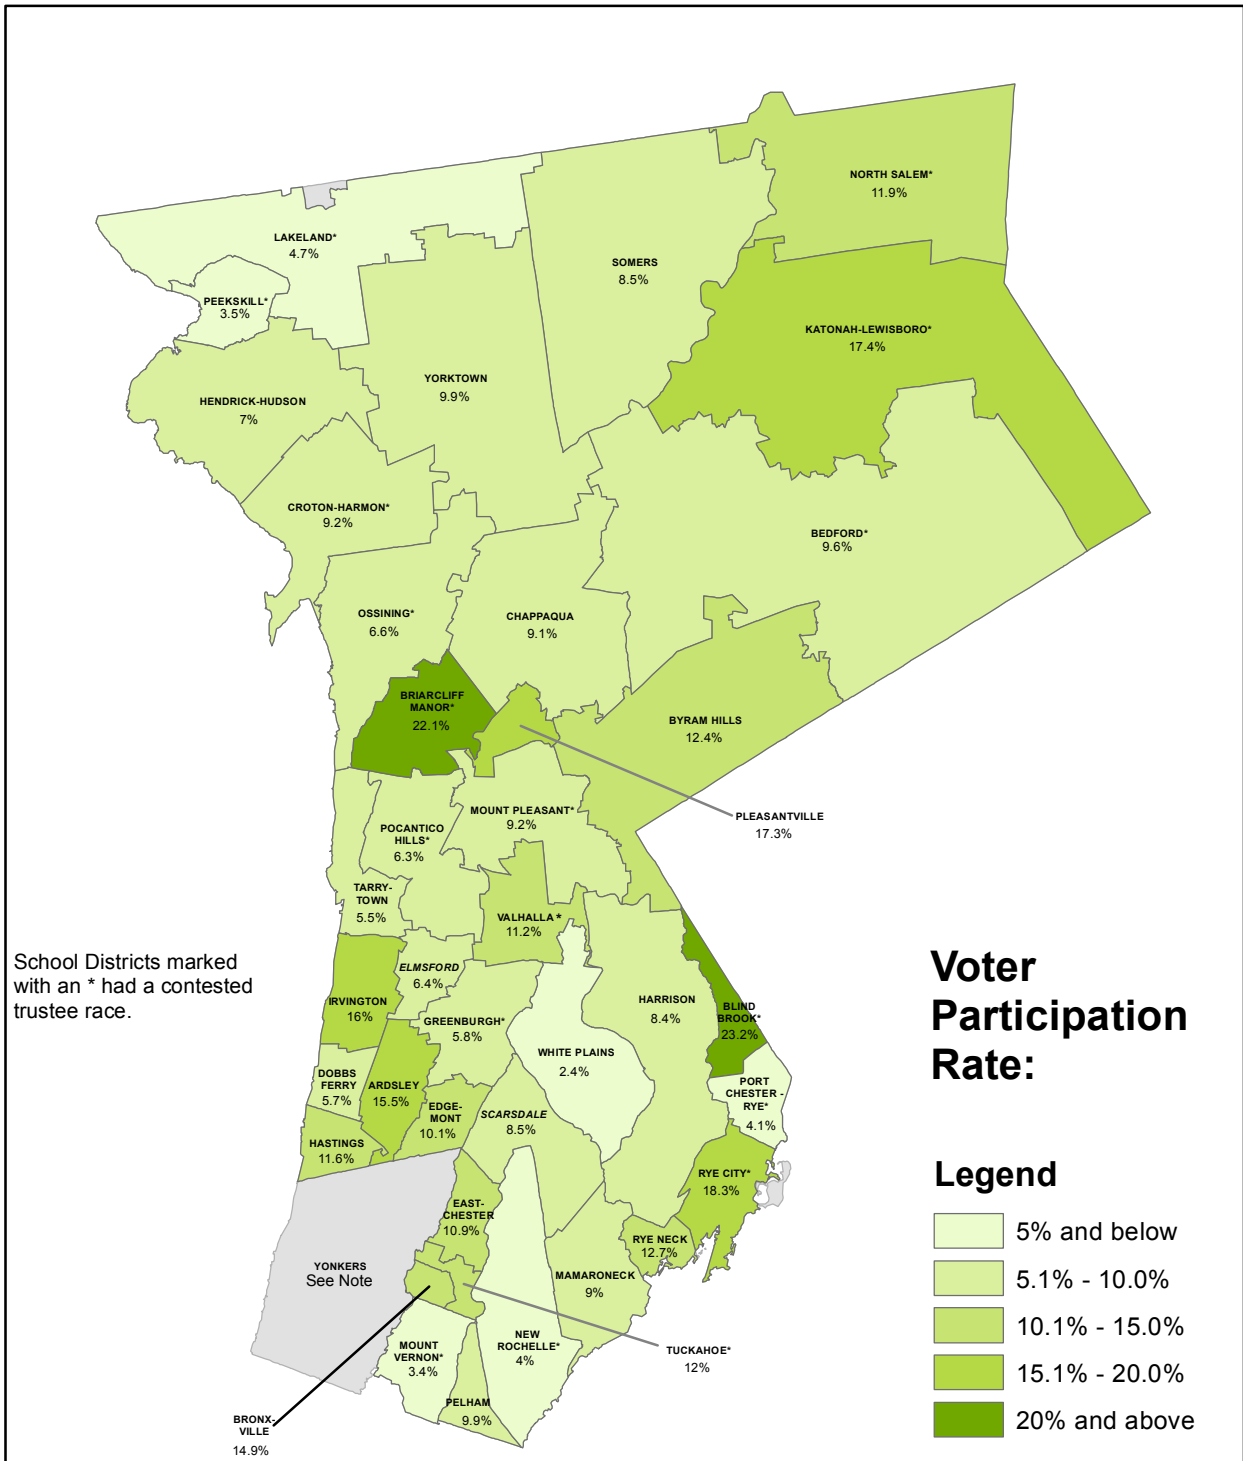

Voter Participation by School District

2014 School District Budget Elections

Voter participation calculated by dividing the number of voters by the total population over 18, as obtained by the American Community Survey 5-Yr Estimates 2008-12